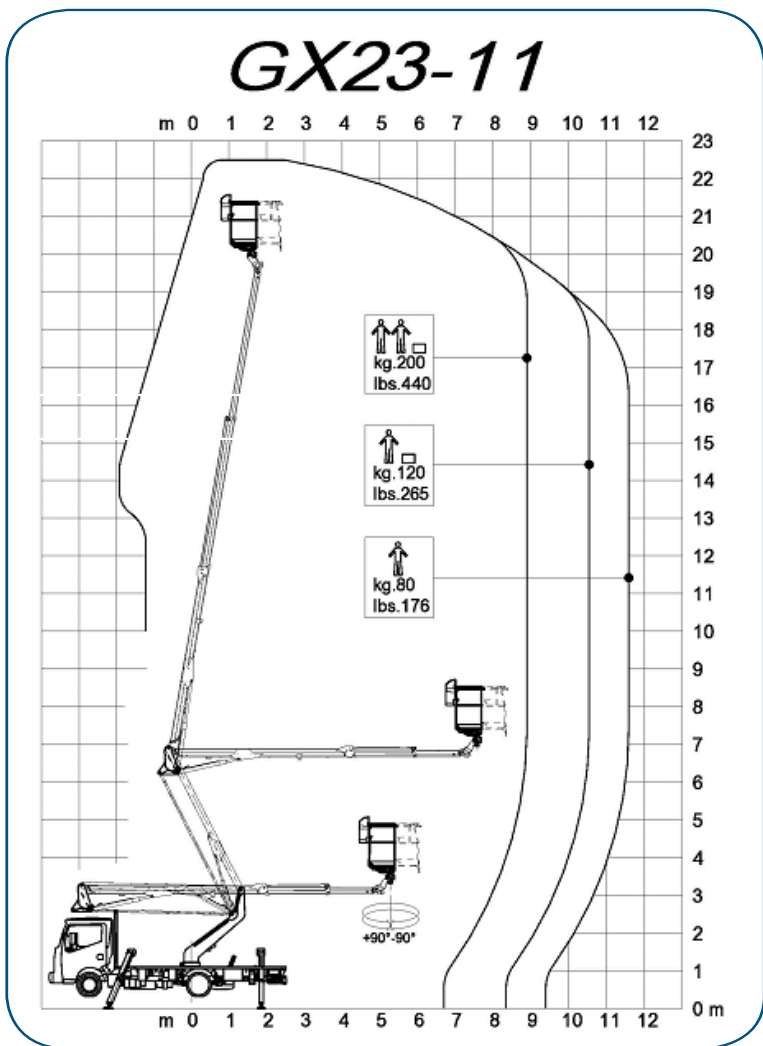

GX 23-12
AERIAL PLATFORM

3.5 t
7716 lbs

- MAX. = 11,50 m 80 kg**
37.73 ft 176 lbs
- MAX. = 10,50 m 120 kg**
34.44 ft 264 lbs
- MAX. = 08,80 m 200 kg**
28.87 ft 440 lbs

HYDRAULIC PROPORTIONAL

Manotti S.r.l.
Via D. Marchesi, 2/b — 42022 Boretto (RE) Italy
Tel. +39 0522 965590 - Fax +39 0522 015169
info@manotti.eu — sales@manotti.eu
www.manotti.eu