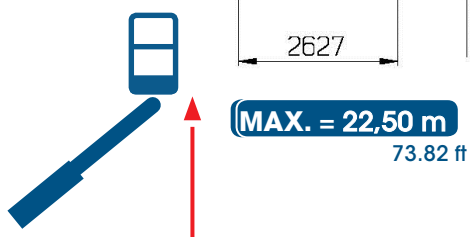

GX 23-12
AERIAL PLATFORM

3.5 t
7716 lbs

- MAX. = 11,50 m 80 kg**
37.73 ft 176 lbs
- MAX. = 10,50 m 120 kg**
34.44 ft 264 lbs
- MAX. = 08,80 m 200 kg**
28.87 ft 440 lbs

HYDRAULIC PROPORTIONAL

Manotti S.r.l.
Via D. Marchesi, 2/b — 42022 Boretto (RE) Italy
Tel. +39 0522 965590 - Fax +39 0522 015169
info@manotti.eu — sales@manotti.eu
www.manotti.eu