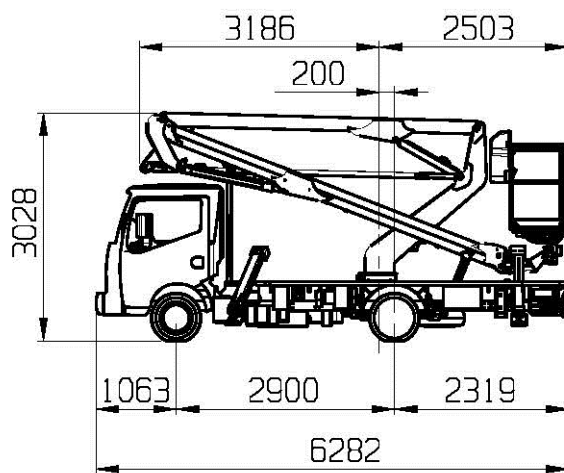

GX 23-12
AERIAL PLATFORM

3.5 t
7716 lbs

- MAX. = 11,50 m 80 kg**
37.73 ft 176 lbs
- MAX. = 10,50 m 120 kg**
34.44 ft 264 lbs
- MAX. = 08,80 m 200 kg**
28.87 ft 440 lbs

HYDRAULIC PROPORTIONAL

Manotti S.r.l.
Via D. Marchesi, 2/b — 42022 Boretto (RE) Italy
Tel. +39 0522 965590 - Fax +39 0522 015169
info@manotti.eu — sales@manotti.eu
www.manotti.eu