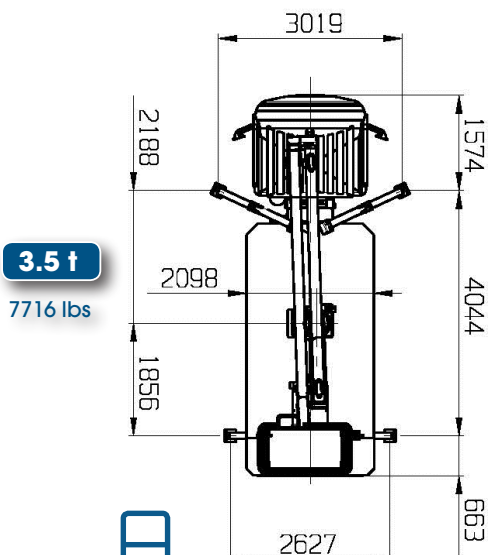

GX 23-12
AERIAL PLATFORM

3.5 t
7716 lbs

- MAX. = 11,50 m 80 kg**
37.73 ft 176 lbs
- MAX. = 10,50 m 120 kg**
34.44 ft 264 lbs
- MAX. = 08,80 m 200 kg**
28.87 ft 440 lbs

HYDRAULIC PROPORTIONAL

Manotti S.r.l.
Via D. Marchesi, 2/b — 42022 Boretto (RE) Italy
Tel. +39 0522 965590 - Fax +39 0522 015169
info@manotti.eu — sales@manotti.eu
www.manotti.eu